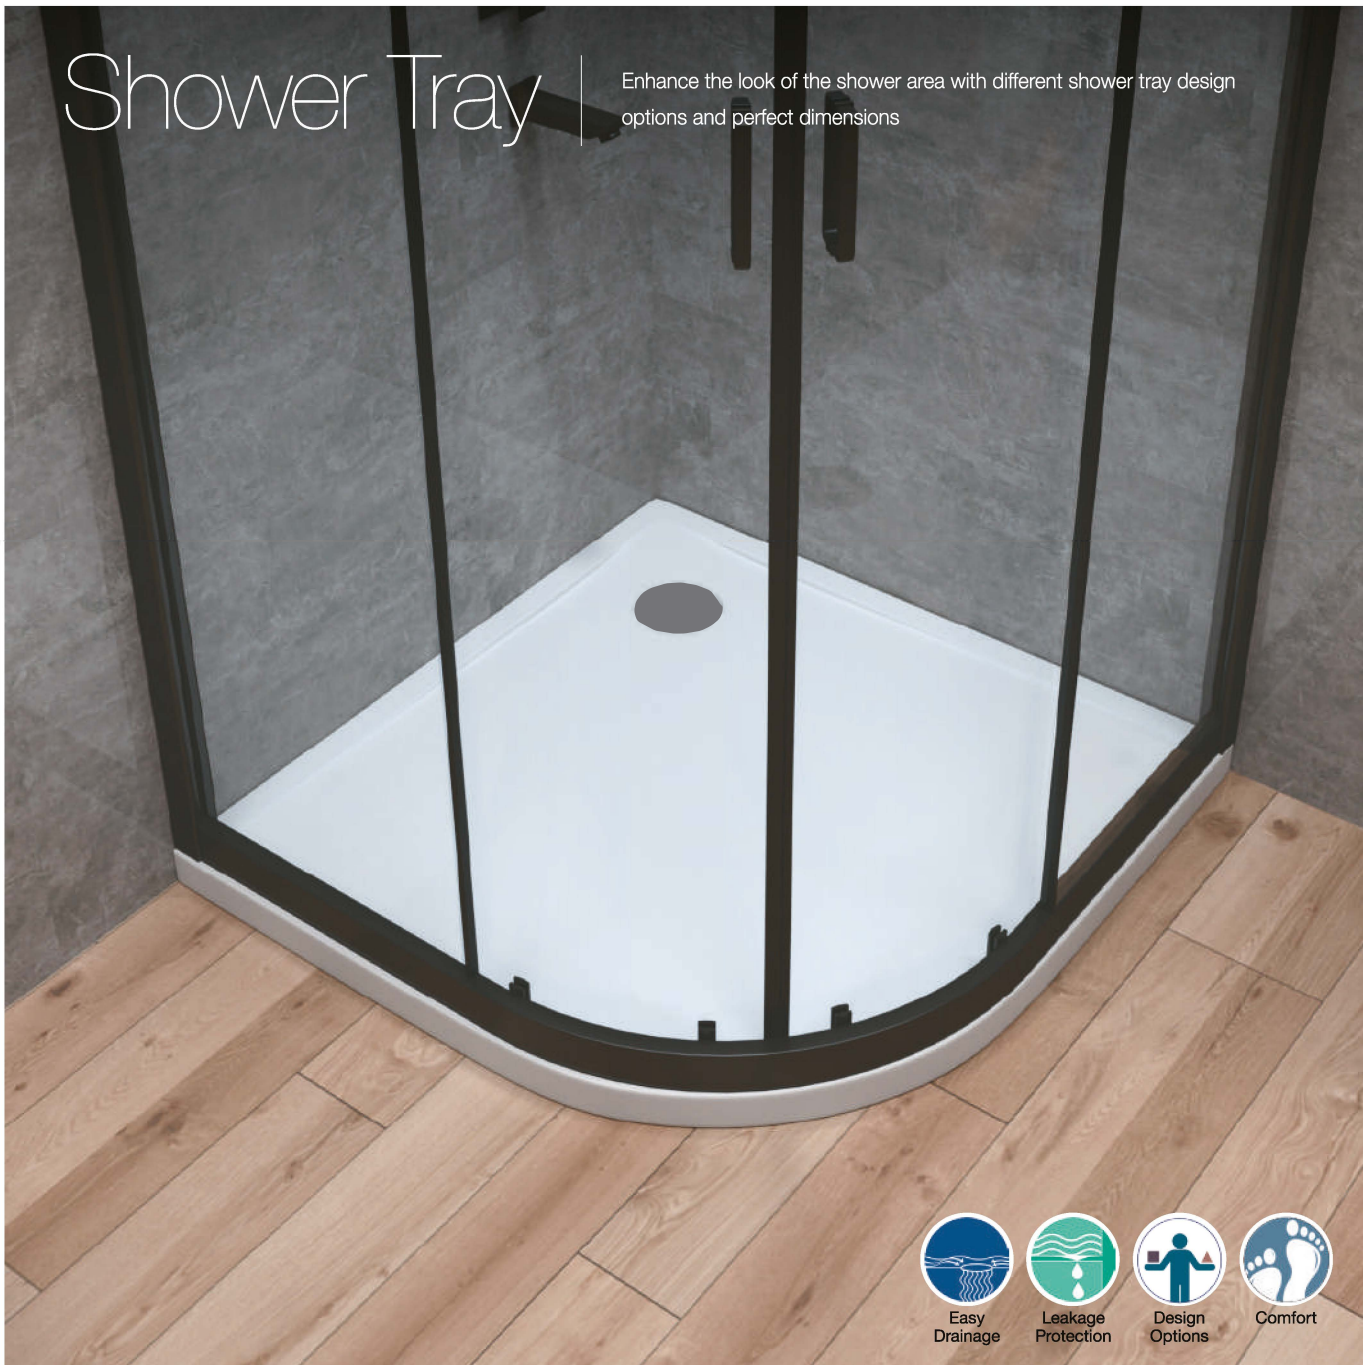

Shower Tray

Enhance the look of the shower area with different shower tray design options and perfect dimensions

Easy
Drainage

Leakage
Protection

Design
Options

Comfort