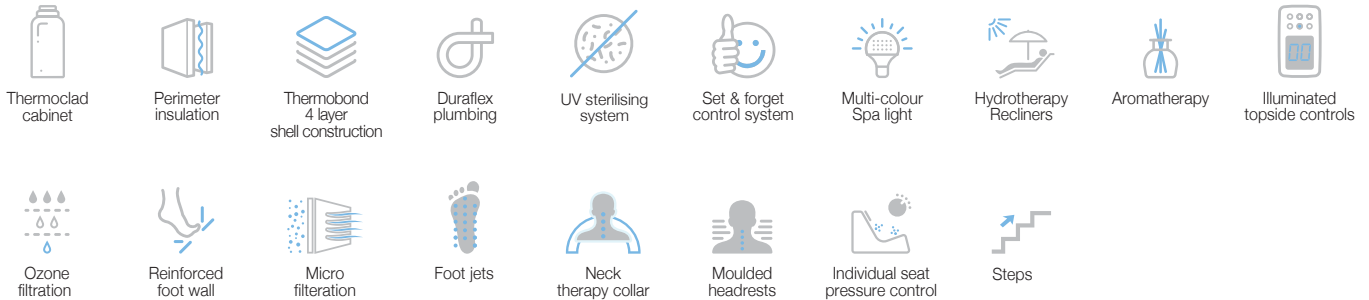

Key features