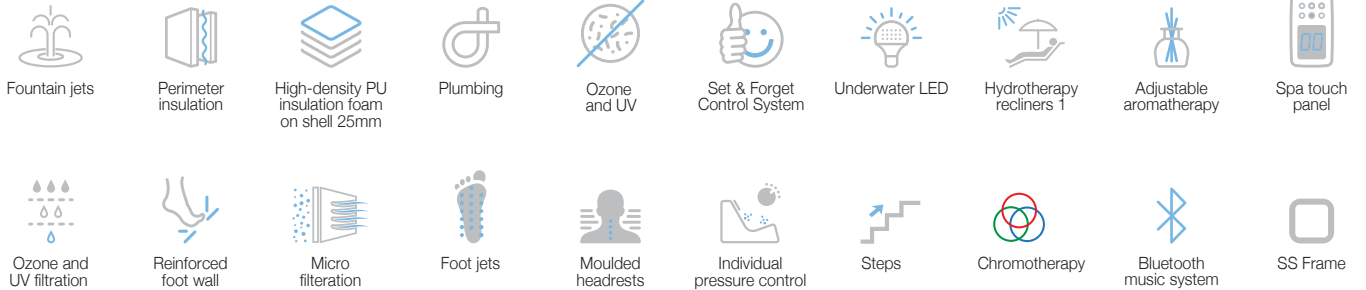

Key features