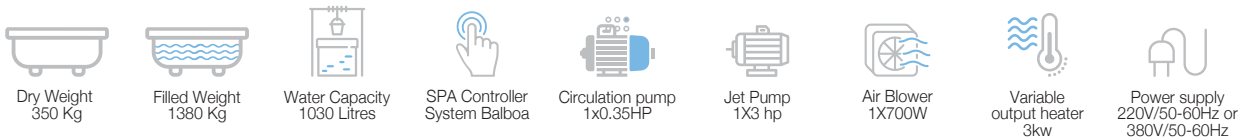

Specifications

Disclaimer: Pictures shown are for illustration purpose only