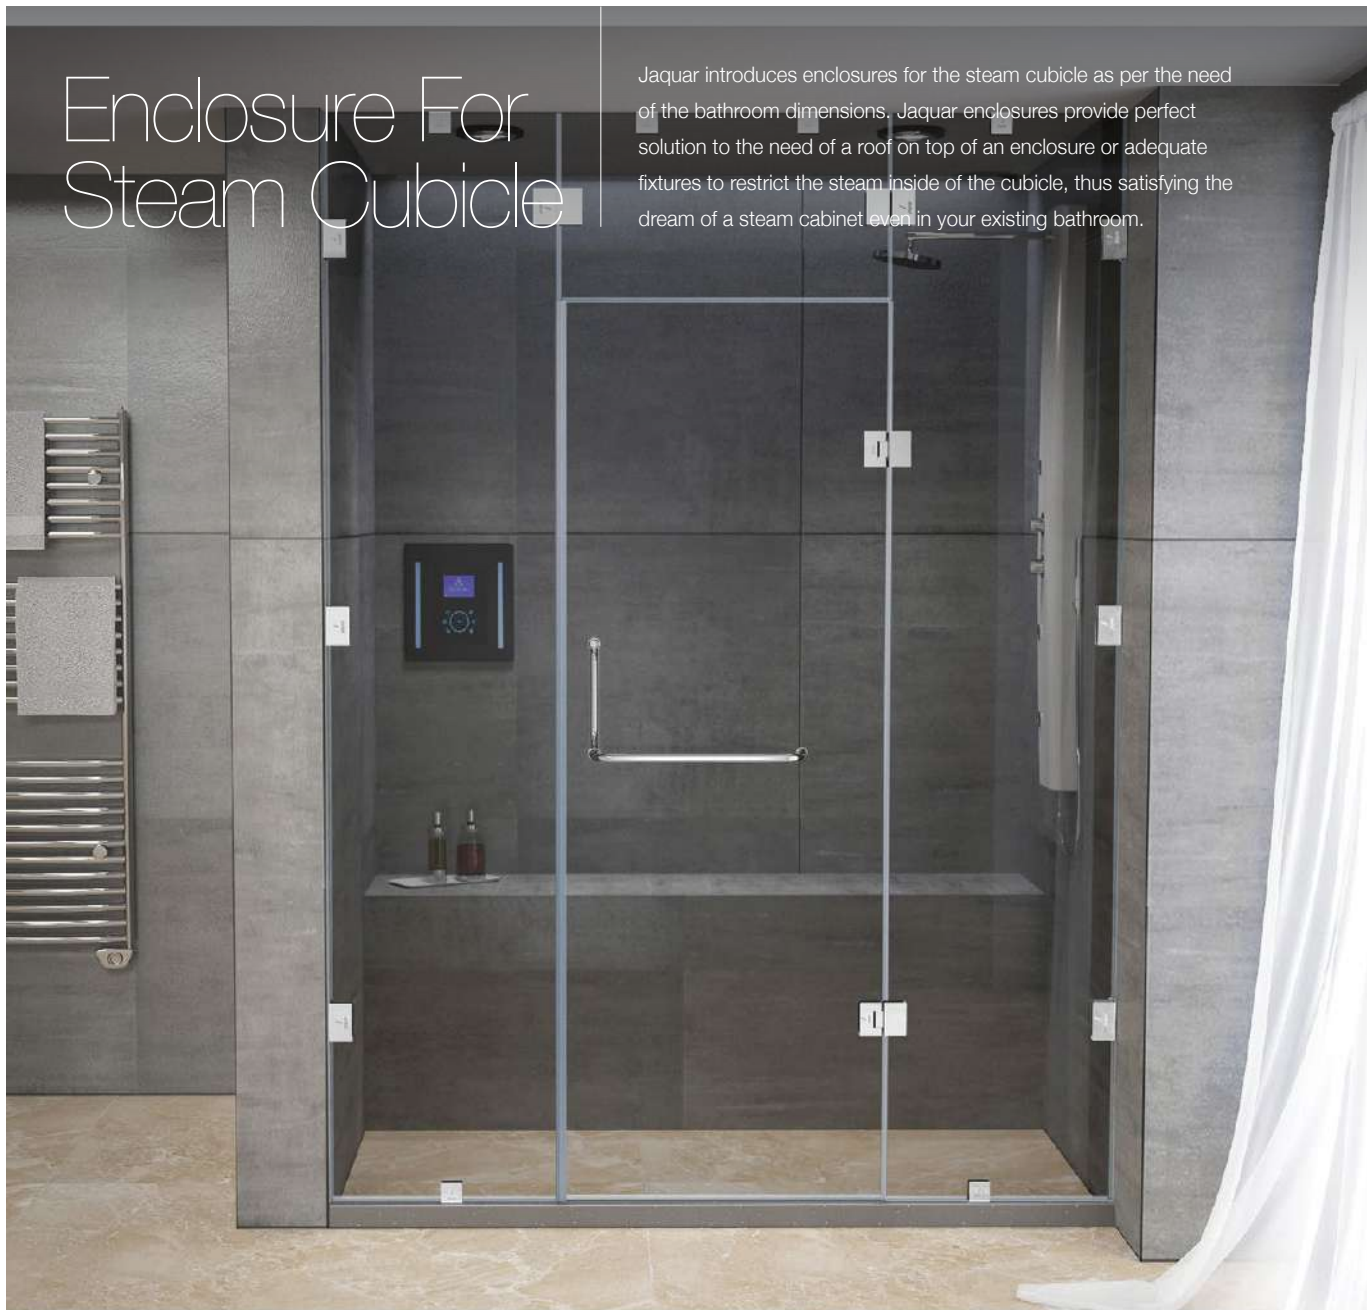

Finish: Chrome

JSE-CHR-810UF60H19X

H: 1950 W: 600 Rs. 9,950

Enclosure For Steam Cubicle

Jaquar introduces enclosures for the steam cubicle as per the need of the bathroom dimensions. Jaquar enclosures provide perfect solution to the need of a roof on top of an enclosure or adequate fixtures to restrict the steam inside of the cubicle, thus satisfying the dream of a steam cabinet even in your existing bathroom.