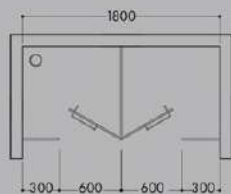

Knob

Plastic Parts

Roller

Jaquar Shower Enclosure For Every Bathroom

Bathroom Concepts with Jaquar Shower Enclosures

Jaquar
Bathroom
Concepts

Bathroom Size - 10' x 7'
Model Used - 1860 T

Bathroom Size - 8' x 6'
Model Used - 1840 W