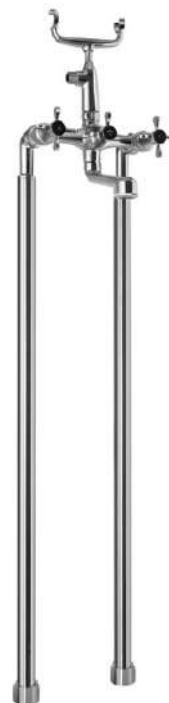

QQP-7271PMHL

Bath and Shower Mixer with Telephonic Shower Crutch and 950mm High Rise Legs (without Shower & Shower Hose)

Rs. 19,900