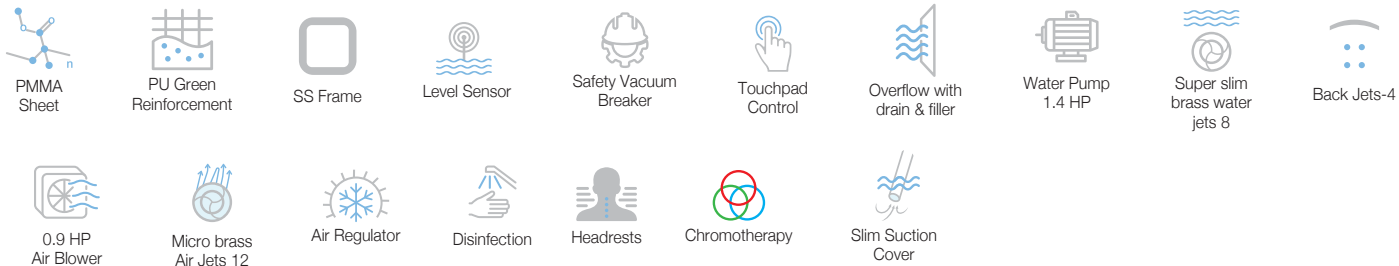

Specifications

JWP-WHT-OPALPM180WX

(Water System)

Rs. 1,41,000