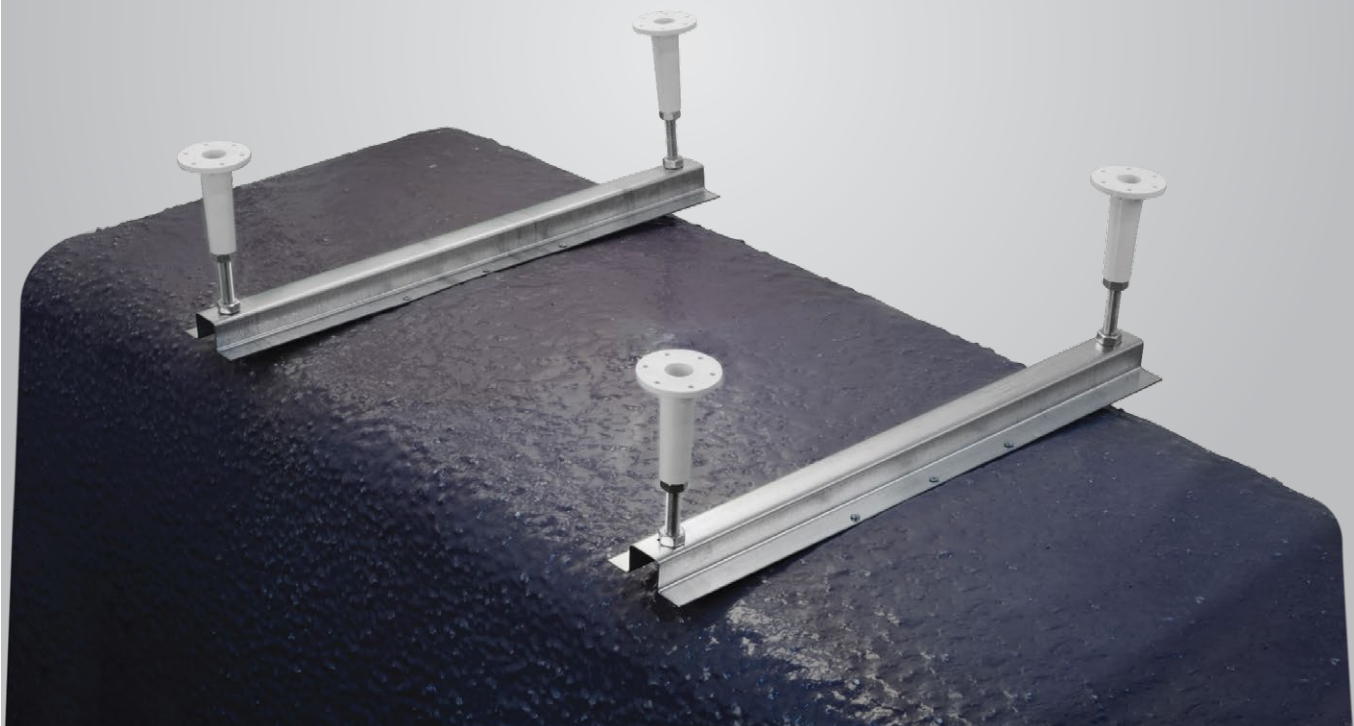

Accessories