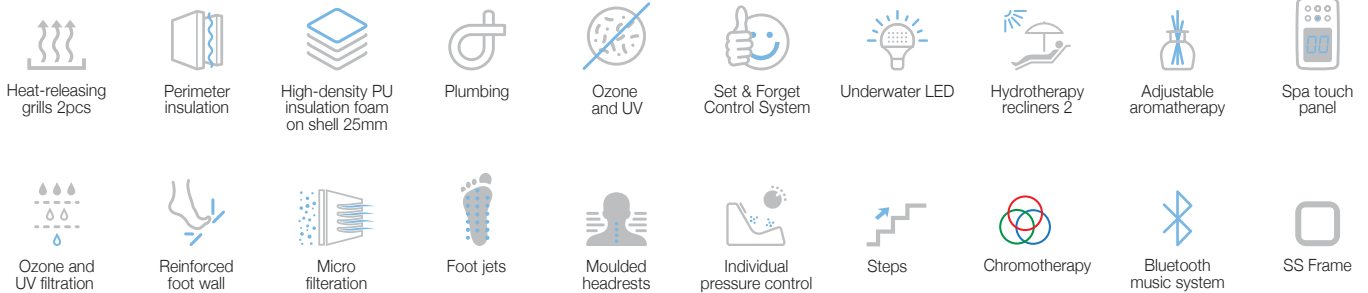

Key features