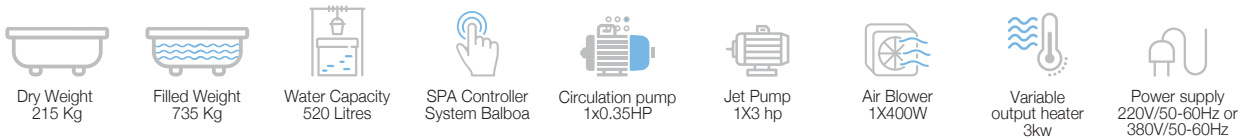

Specifications

Disclaimer: Pictures shown are for illustration purpose only