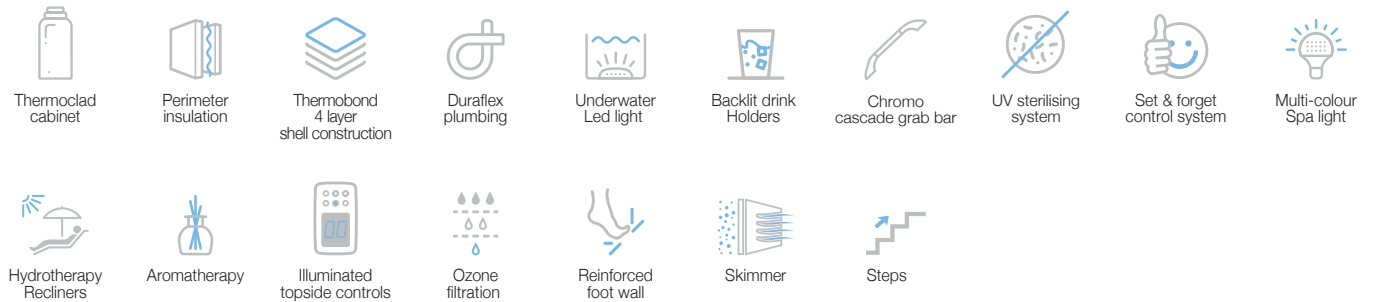

Key features