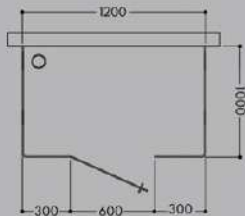

Bathroom Size - 10' x 7'
Model Used - 1850 C