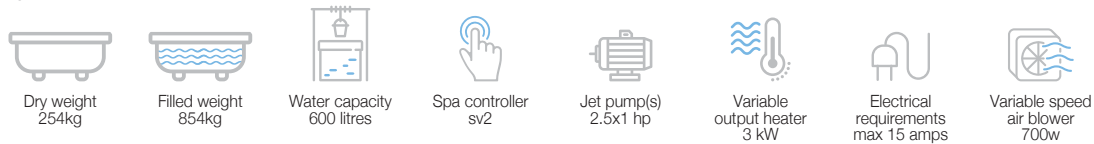

Specifications

Disclaimer: Pictures shown are for illustration purpose only