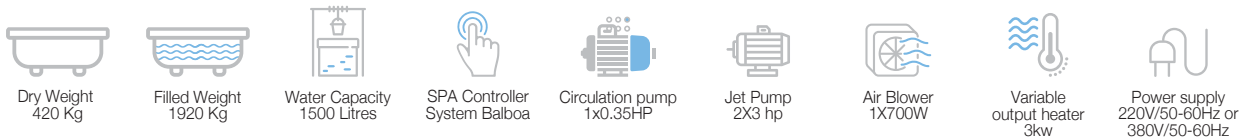

Specifications

Disclaimer: Pictures shown are for illustration purpose only