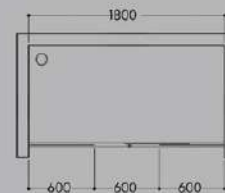

Bathroom Size - 8' x 6'
Model Used - OPTIMA-3 part