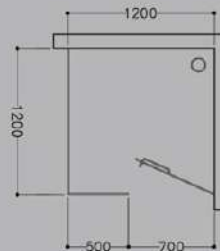

Knob

Plastic Parts

Roller

Jaquar Shower Enclosure For Every Bathroom

Bathroom Concepts with Jaquar Shower Enclosures

Jaquar
Bathroom
Concepts

Bathroom Size - 10' x 7'
Model Used - 1860 T

Bathroom Size - 8' x 6'
Model Used - 1840 W