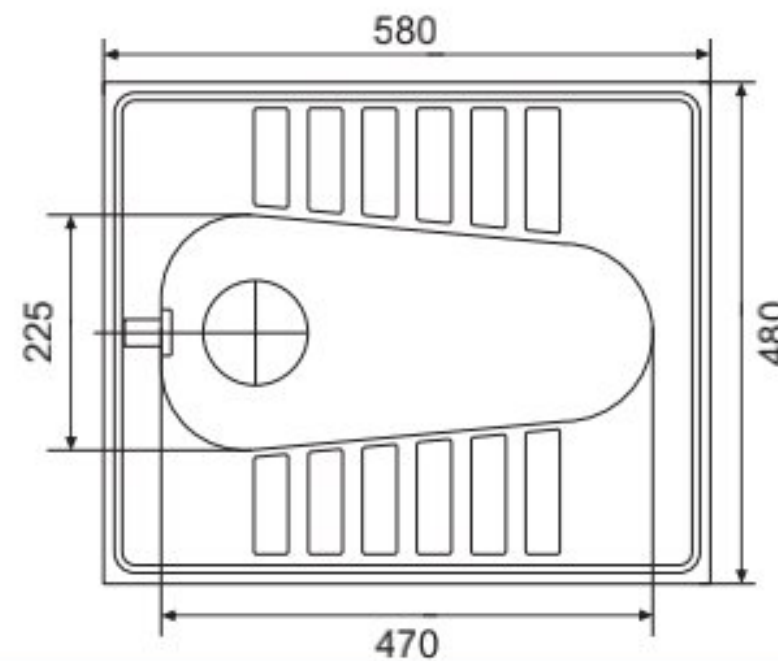

Orissa Pan BG

580 mm x 480 mm
22¾ inch x 19 inch

470 x 225 x 165 mm
18½ x 8¾ x 6½ inch

8690/-

Note :

- AISI 304 Quality
- Capri & Orissa Pan are manufactured from 1 mm Thick Sheet
- Cory, Cleo, Clair, Bluma are manufactured from 1.2 mm Thick Sheet