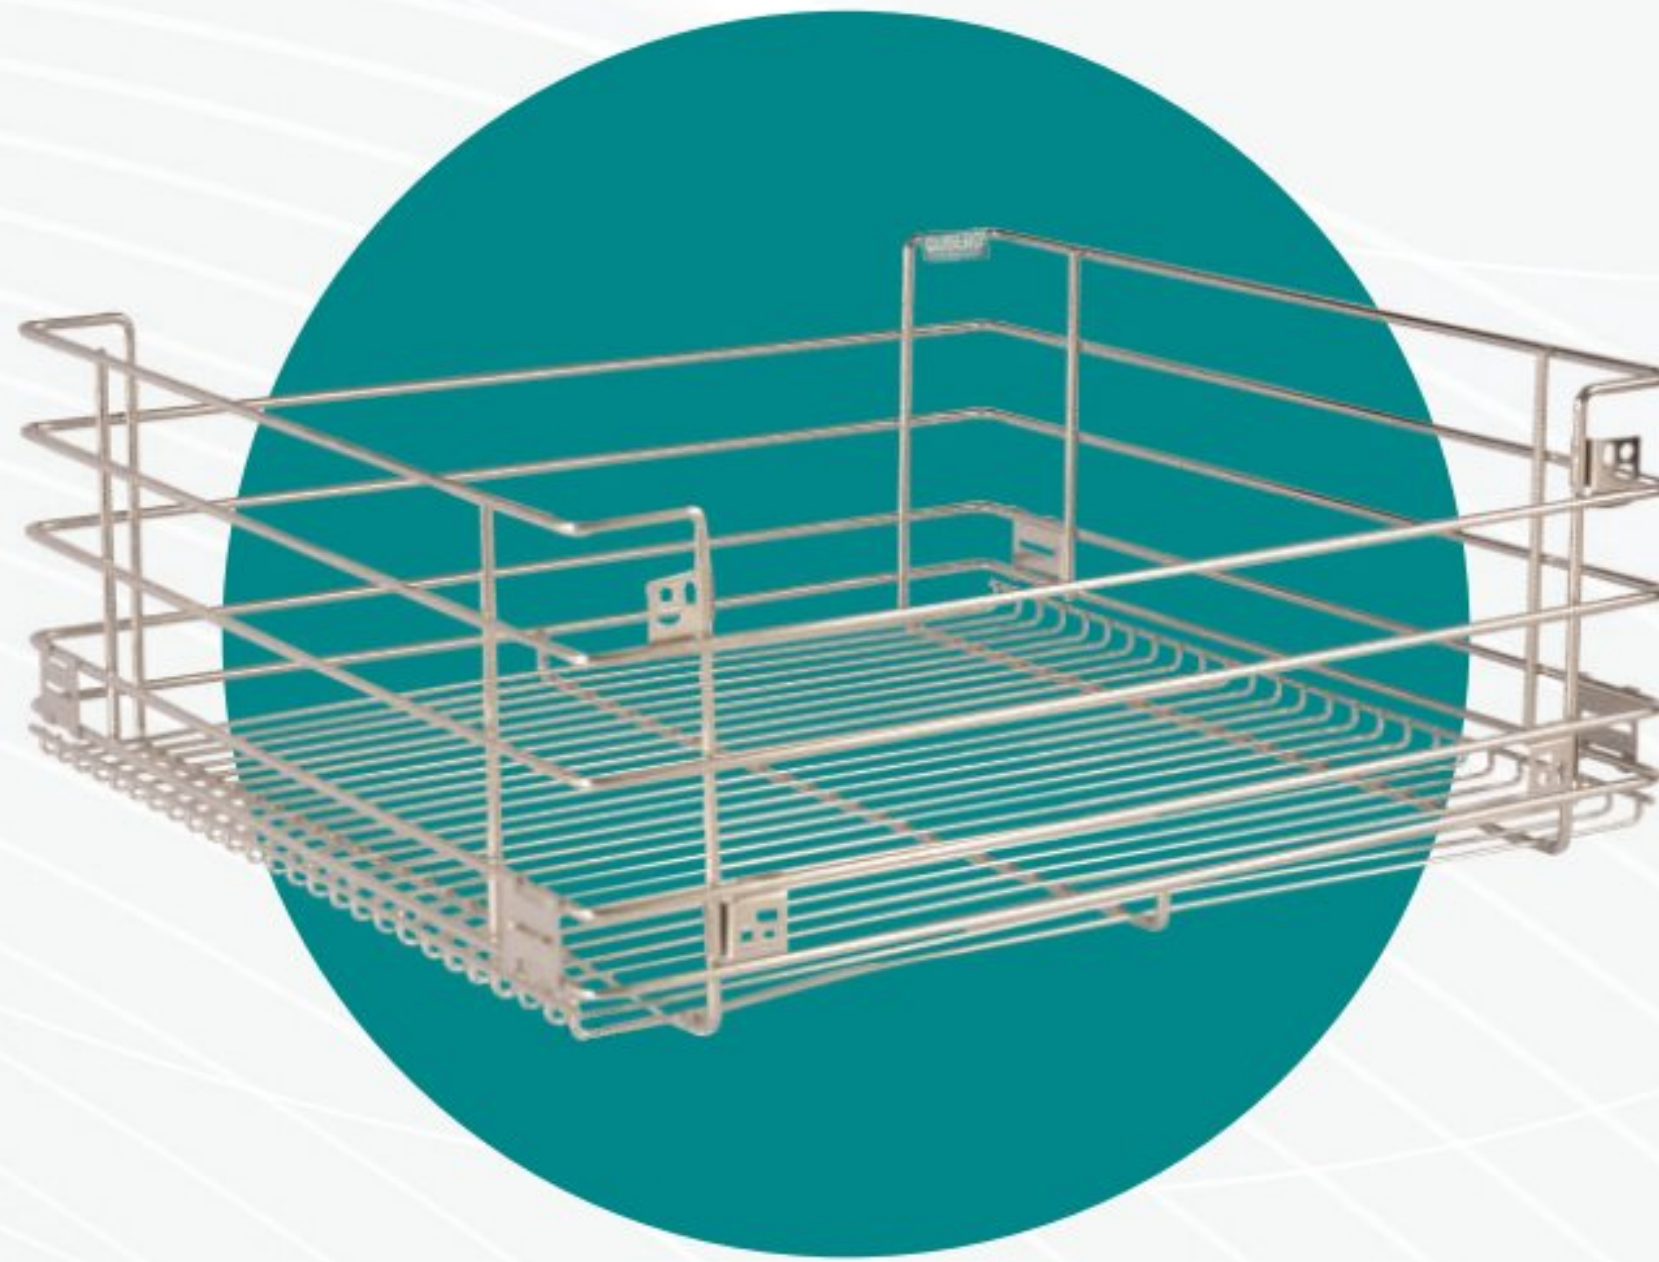

## SLIM TANDEM

EFFORTLESS  
MOVEMENT  
**FOR YOUR  
COMFORT**

*From the makers of*

**NIRALI®  
BG**

[www.qubero.in](http://www.qubero.in)

**Qubero** comes from the renowned makers of kitchen sink in India, **NIRALI BG**. With an experience of over 3 decades. **Qubero manufacturer of modular kitchen & wardrobe furniture**, commits to providing its customers with premium quality, designer products, that ensure their day-to-day kitchen & home application easy to use. Explore a wide range of products in various designs and finishes to suit all your requirements.