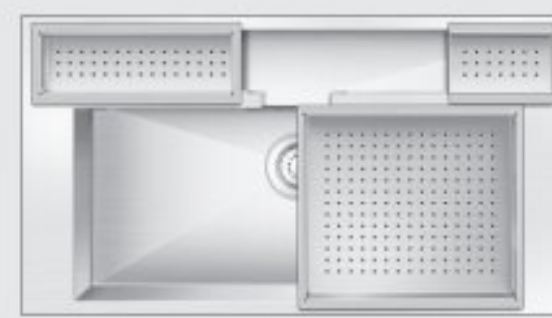

Launched the stunning & futuristic **Expell Range** in elegant hairline satin finish in 1.2 mm thickness.

THE STUNNING
EXPPELL
SINK RANGE

2010

EBAX®

A new brand **EBAX** launched, offering premium floor drains & bathroom accessories.

Simultaneously launched exclusive designer **Magnus range, Quartz range & Bathroom range**

2019