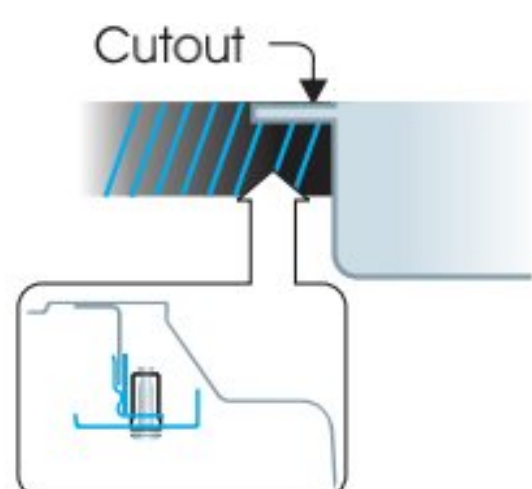

### Step - 1

Bottom View

Place the sink in upside down position. Then attach clips into rectangular slots of the rim along the border, as shown in the sketch.

### Step - 2

Granite Platform

Refer the sketch & make cut out in the tabletop 10 MM less from each side than the outer size of sink. Make the step as shown in figure for flushing the sink border with Tabletop (If flushing is required)

### Step - 3

Fit Sink in the Platform

Lift the sink, turn it facing up. Lower it into the cutout smoothly.